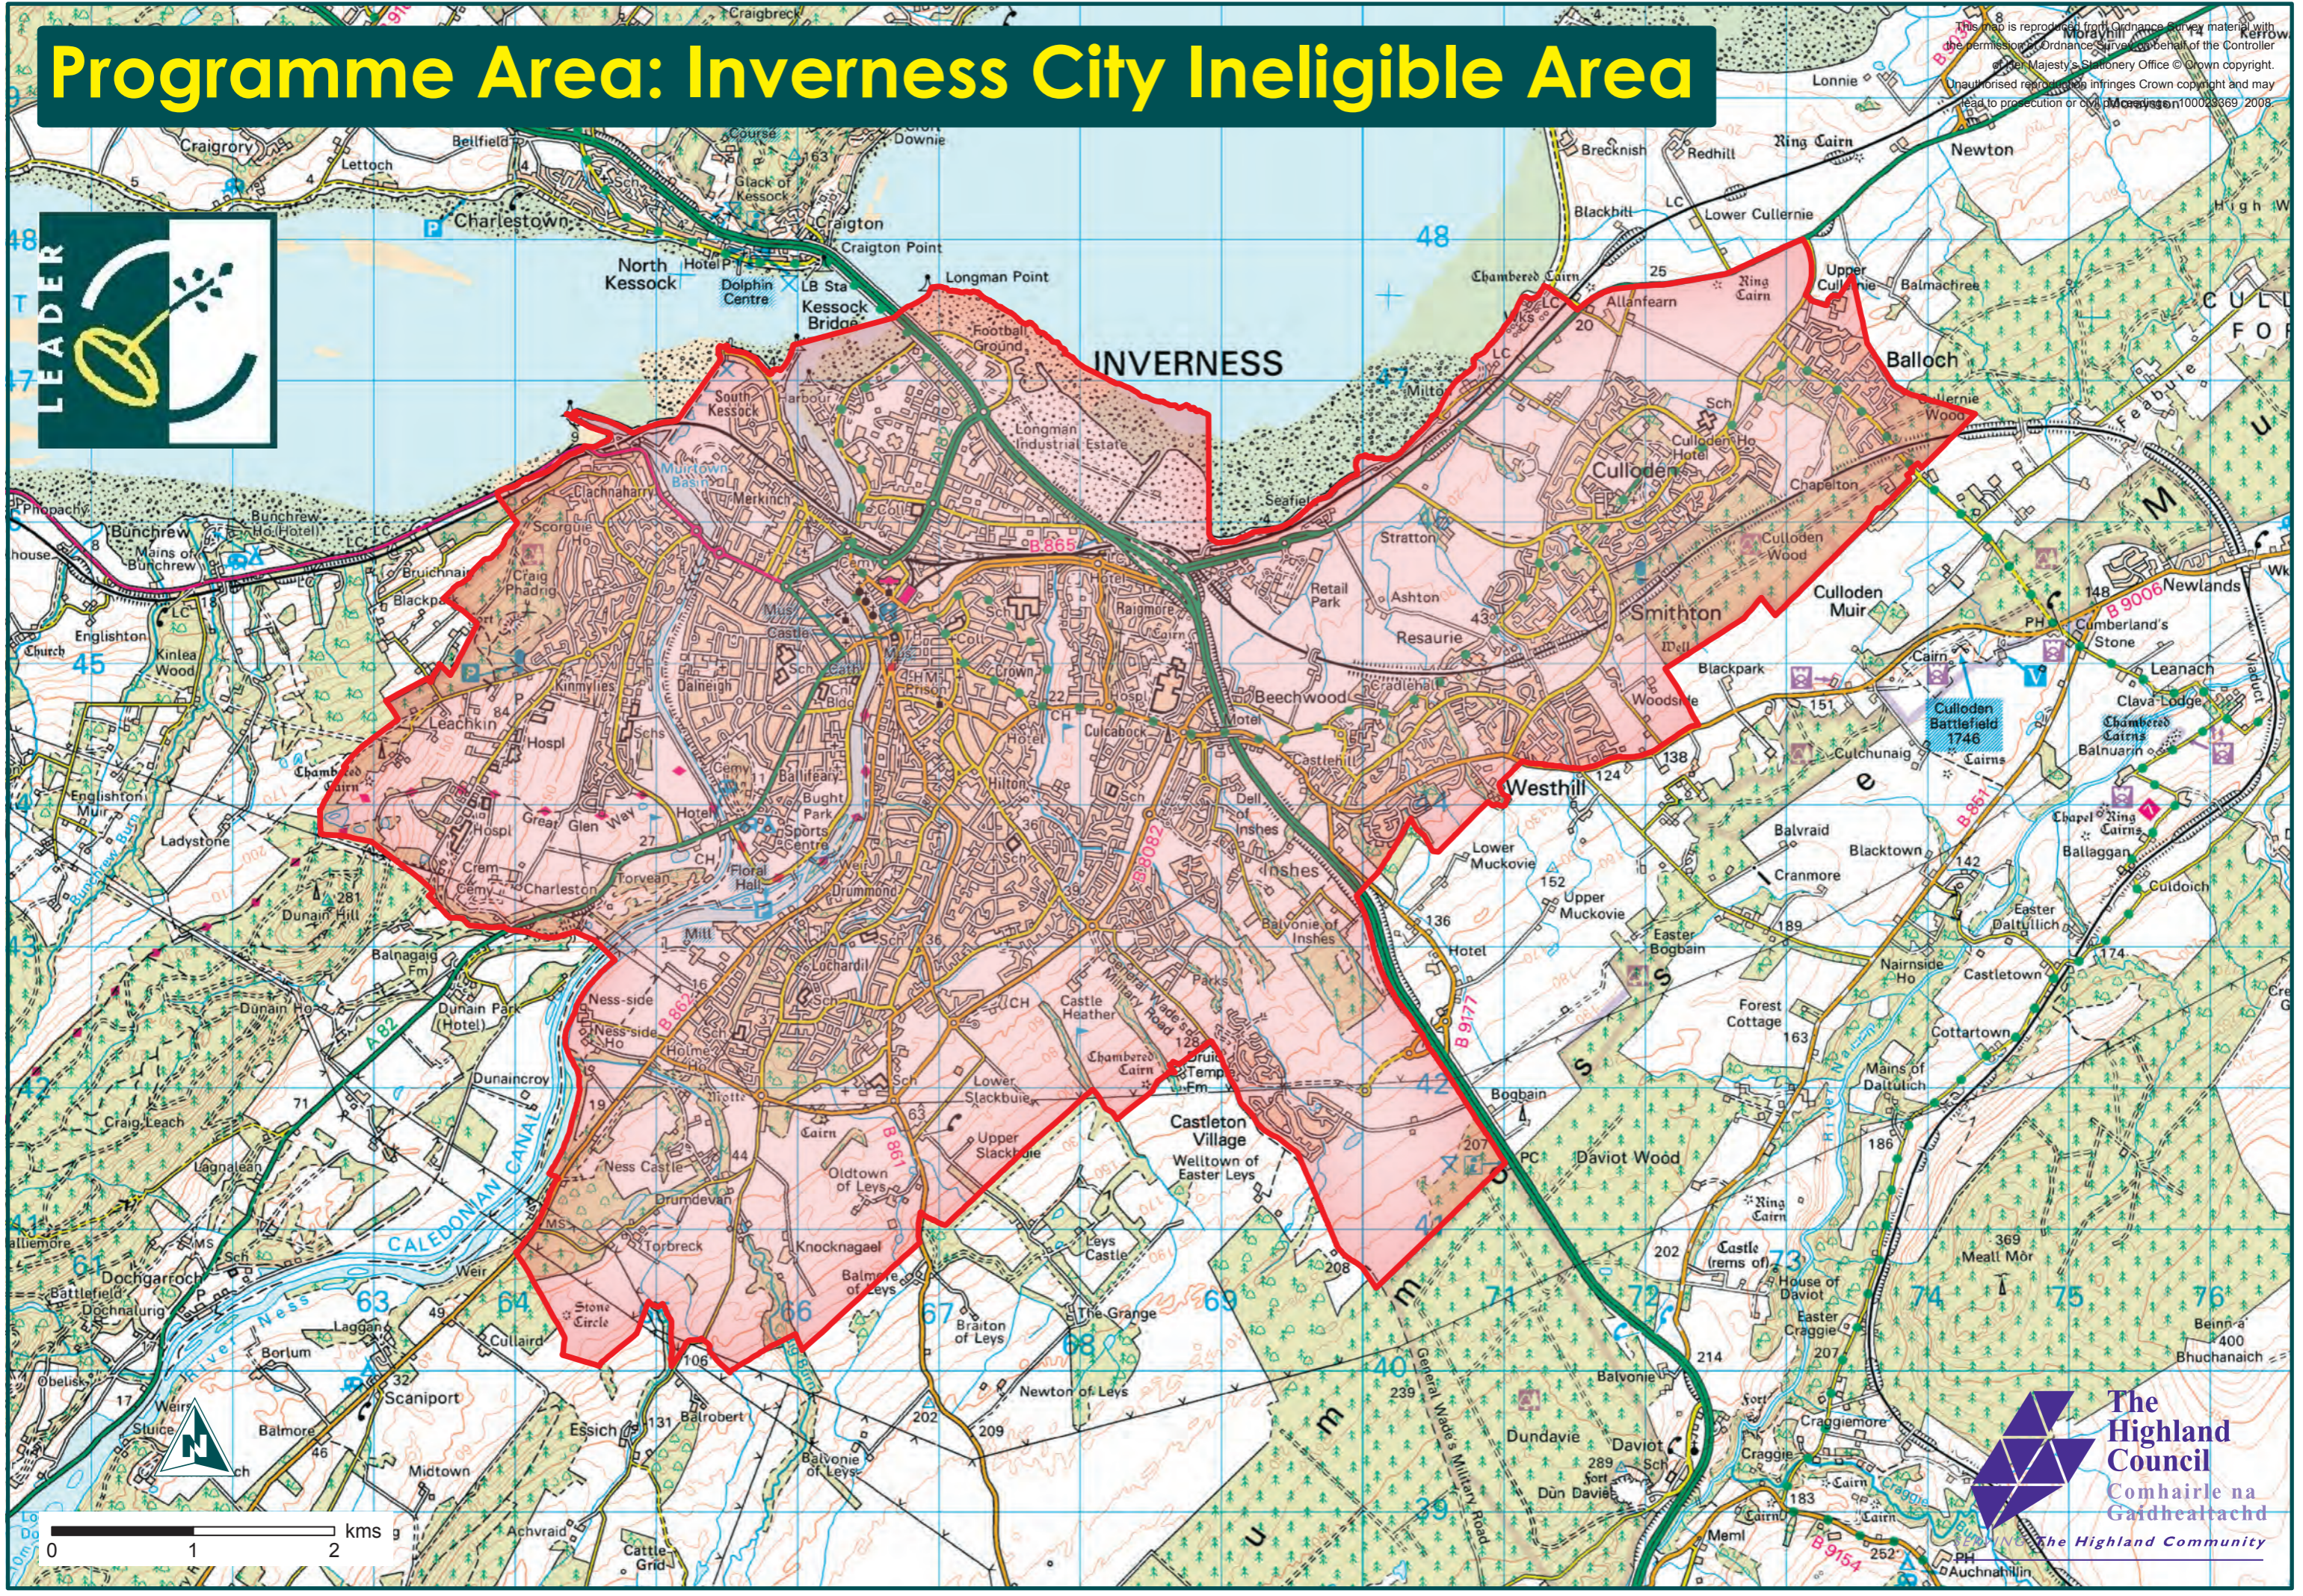

Programme Area: Inverness City Ineligible Area

This map is reproduced from Ordnance Survey material with the permission of Ordnance Survey on behalf of the Controller of Her Majesty's Stationery Office © Crown copyright. Unauthorised reproduction infringes Crown copyright and may lead to prosecution or civil proceedings. OSN10002369 2008